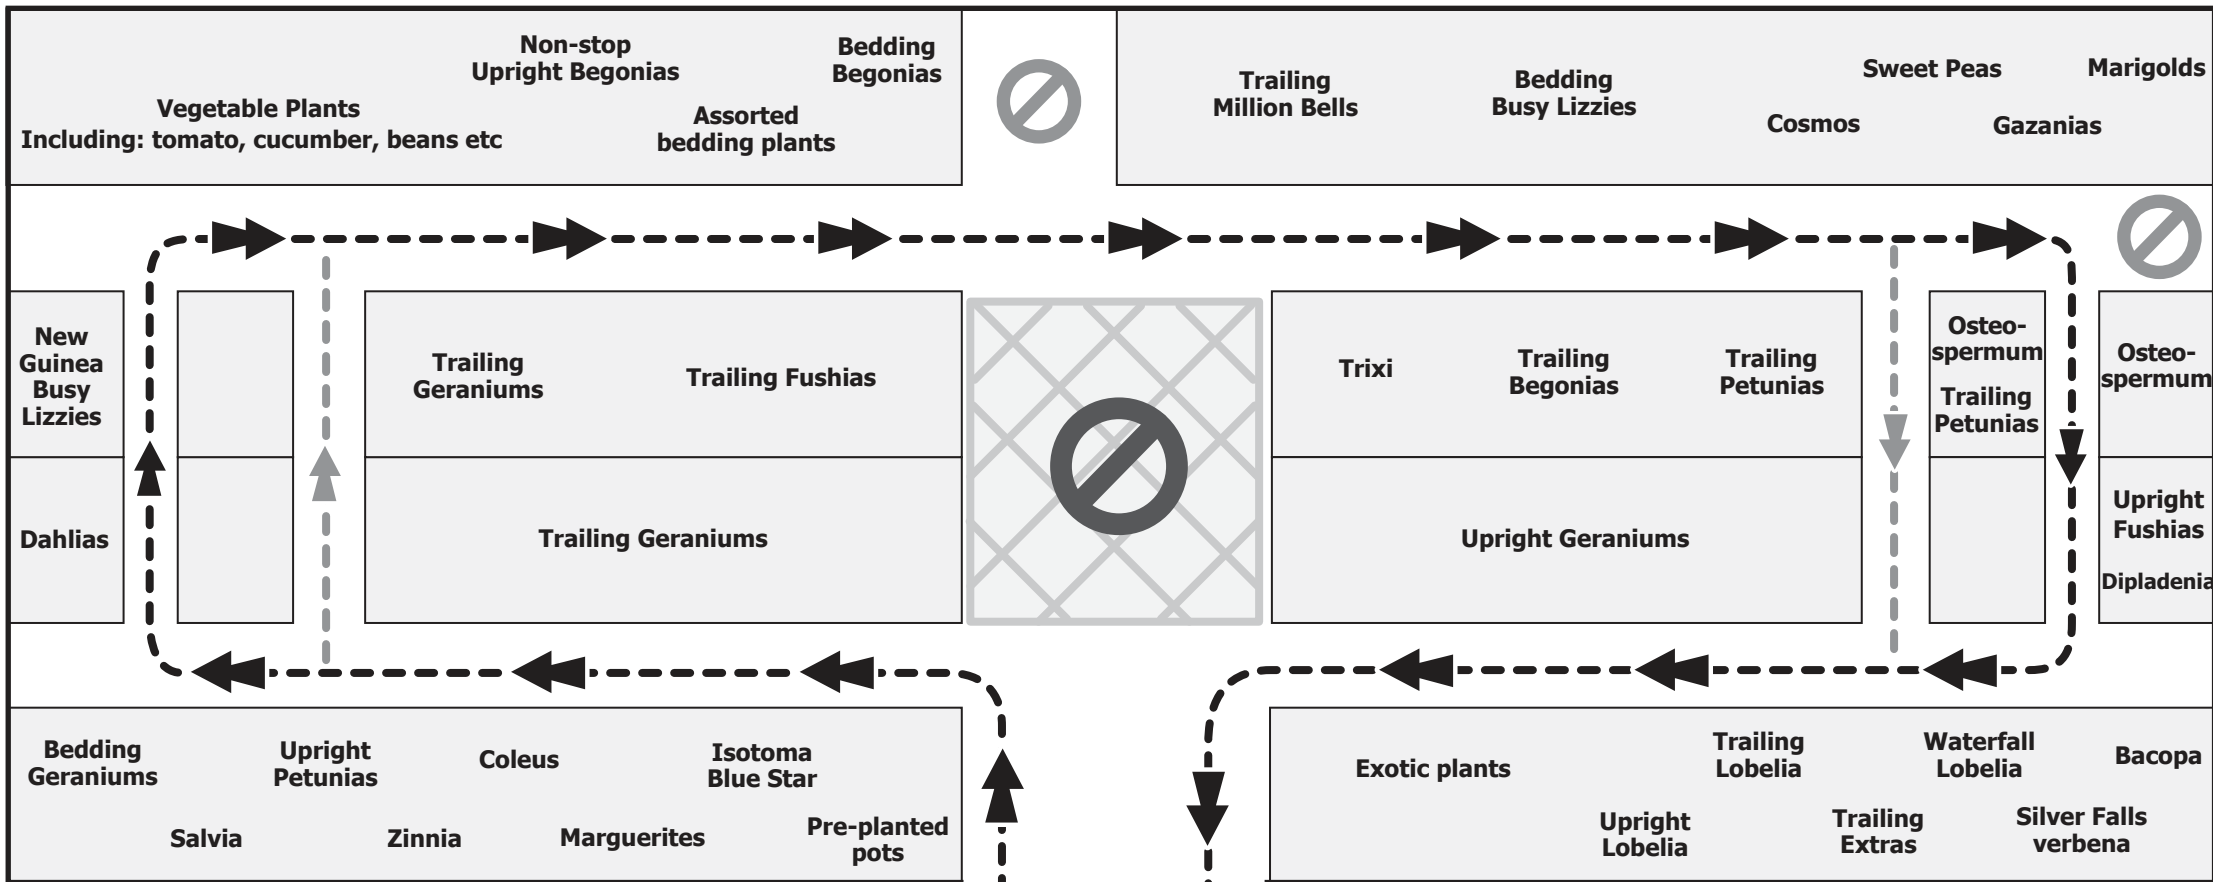

Please use this greenhouse map to plan your visit before you arrive.

As we have limited slots please come to buy, not to browse

Shopping by appointment ONLY

Monday-Saturday 9 till 5 . CLOSED Sundays to restock

Book your timed slot online now www.woolpitnurseries.co.uk

- **Timed slots available, book online**
Please **ONLY** come if you have a confirmed time slot
- **A STRICT ONE WAY SYSTEM**
- **3 metre distance markers**
- **Hand sanitiser**
- **Trolley disinfectant**
- **Perspex guards at the tills**

*Thank you
for your understanding
in these challenging times*

Our hanging baskets are available throughout the greenhouse.

If you would like to purchase a hanging basket but are unable to lift them down please ask for a label **BEFORE** entering the greenhouse, tie your ticket on the basket/baskets you would like and take the price ticket from the basket to the till to pay - you will then be advised at the till when your basket will be available for collection.

➡ Hardy Plant centre OPEN ➡

Enter via large gates and **NOT** through the main greenhouse.
Please use new till point to pay for plants from that area.
Please follow social distancing guidelines.

ENTRANCE ----- ➡ ----- **EXIT**